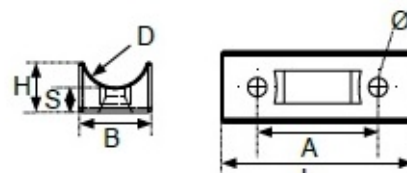

PRODUCT SHEET

Description:

Tube Slide "Screw-on" For \varnothing 22-25mm Tube, PE, Black

Item number:

10.35.020-0

Units	Box	Carton	HS Code	Barcode
Pcs.		1000	3926300090	 5704866010276

Item - number	D tube	L length	B width	H height	S thickness	Ø screw	A distance
#10.35.010	Ø18-22 mm	53,5 mm	19,8 mm	13,6 mm	7 mm	2 x Ø5,2 mm	33,5 mm
#10.35.020	Ø22-25 mm	49,8 mm	23 mm	10,7 mm	7 mm	1 x Ø5,8 mm	In centre